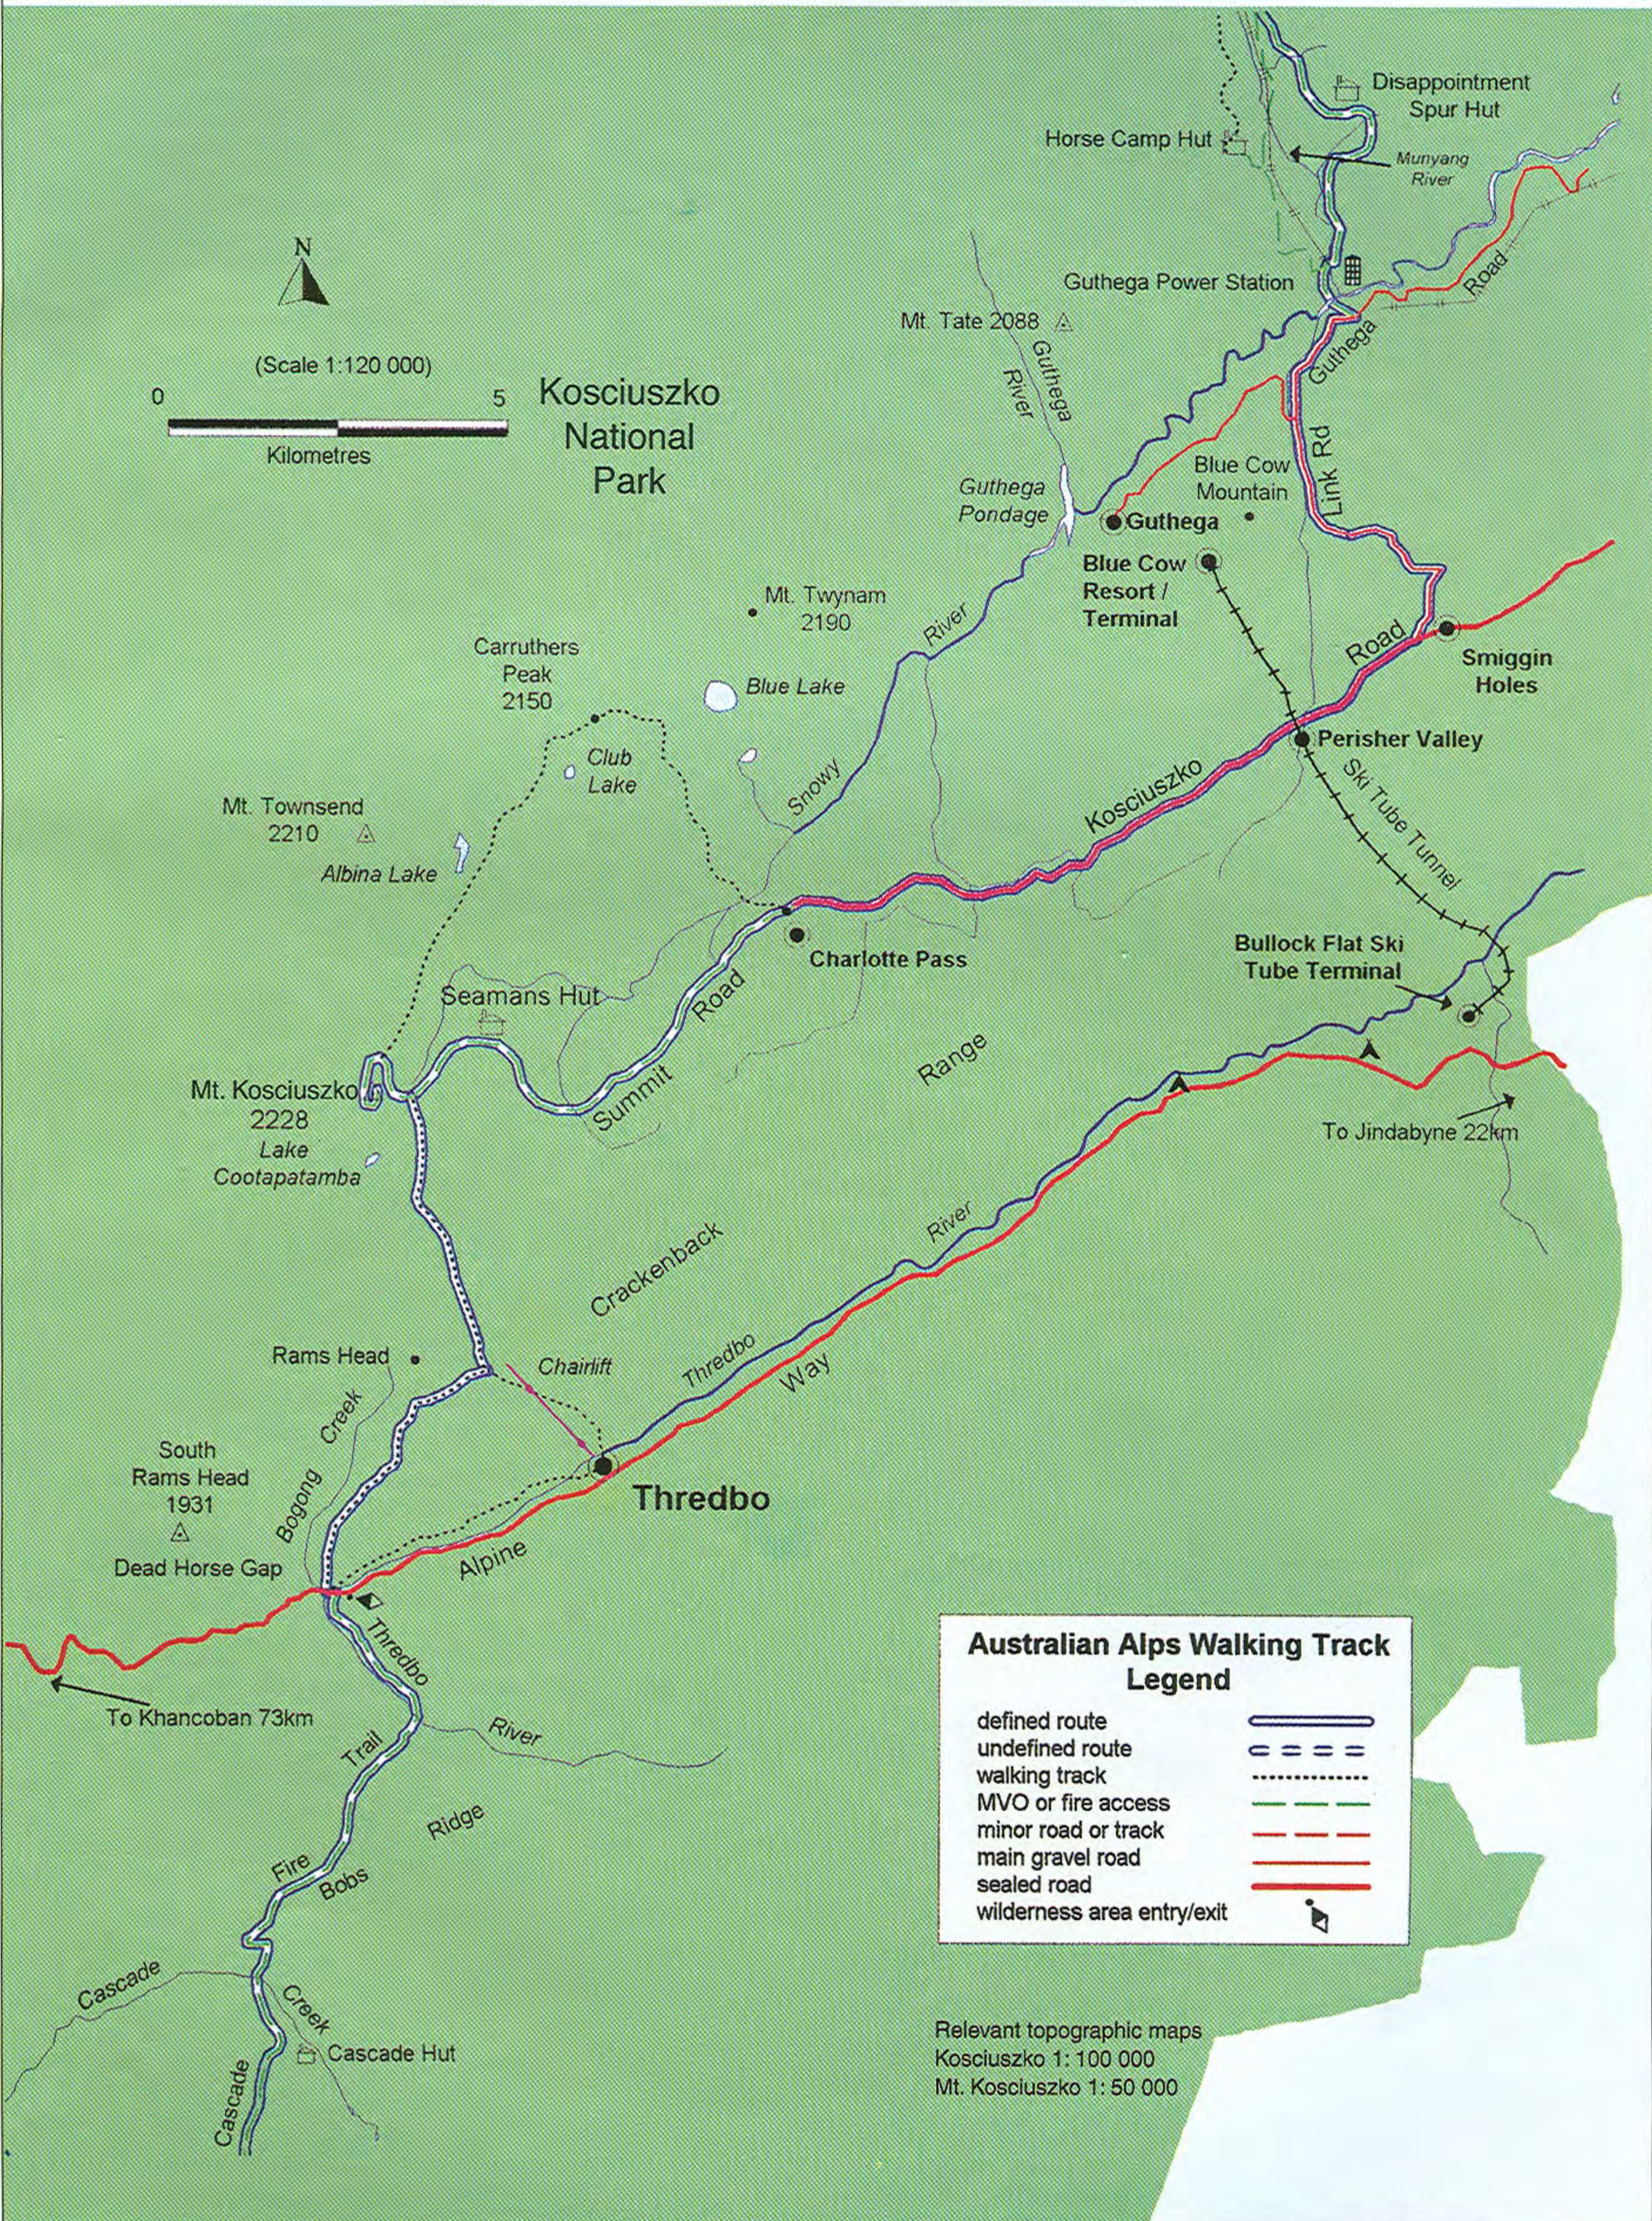

# Australian Alps Walking Track

## Map 11 Dead Horse Gap - Guthega 39km

(Scale 1:120 000)

Kosciuszko National Park

**Australian Alps Walking Track Legend**

- defined route
- undefined route
- walking track
- MVO or fire access
- minor road or track
- main gravel road
- sealed road
- wilderness area entry/exit

Relevant topographic maps  
Kosciuszko 1: 100 000  
Mt. Kosciuszko 1: 50 000